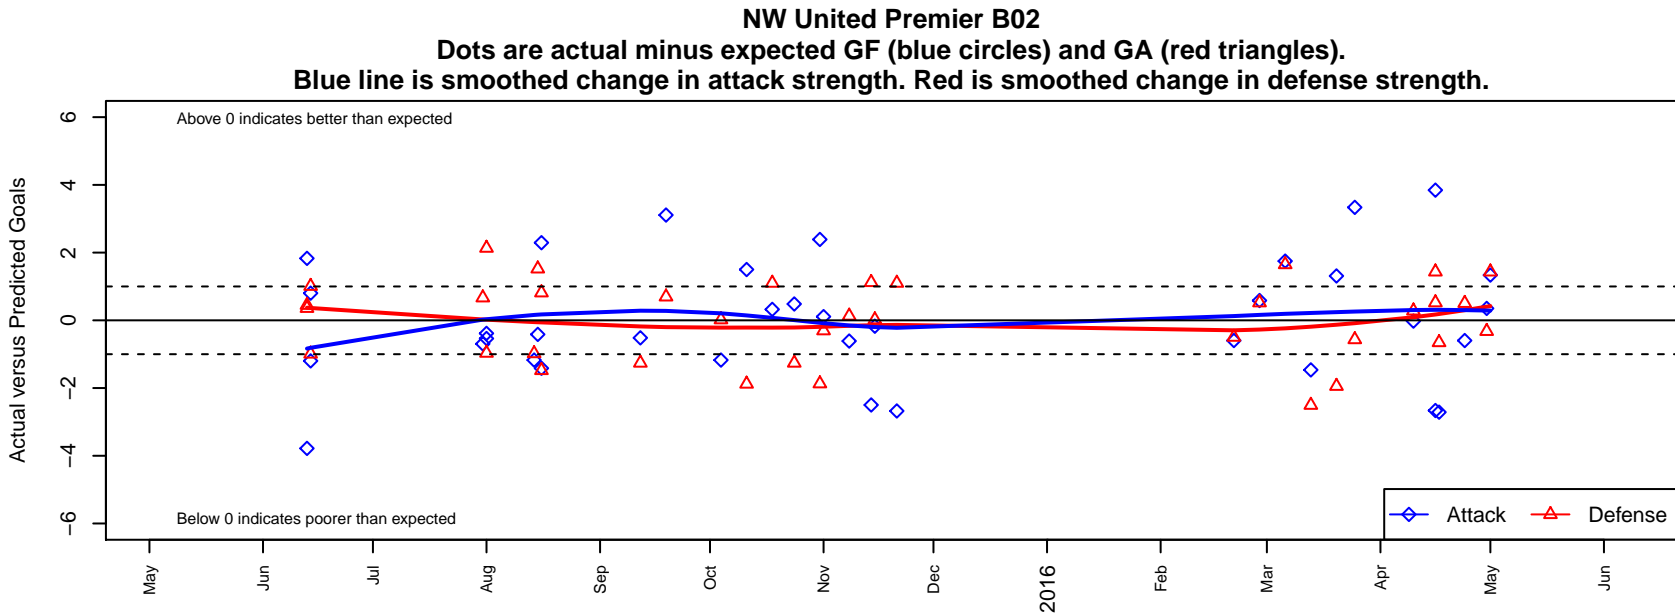

NW United Premier B02

NW United FC
 Burlington, WA
 B02 total strength=1110
 attack=4.13 defense=2.08
 fall league = PSPL WSPL 2 U13
 spr league = Spr PSPL SuperLeague U13
 notes= Wedge 2014, Martin 2015

**attack and defense variance (black dot)
relative to other teams
and top 10 in region**

**attack and defense rating
relative to others at age
and all opponents in last 13 months**

Performance relative to 13 month average