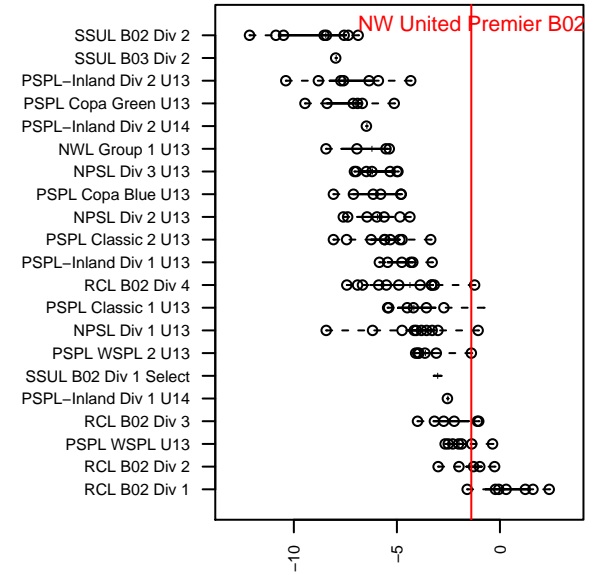

NW United Premier B02

NW United FC
 Burlington, WA
 B02 total strength=1110
 attack=4.13 defense=2.08
 fall league = PSPL WSPL 2 U13
 spr league = Spr PSPL SuperLeague U13
 notes= Wedge 2014, Martin 2015

alt names used:
 NWU BU13 Martin
 NORTHWEST UNITED NWU 02 MARTIN (WA)
 NORTHWEST UNITEDNWU 02 MARTIN
 Northwest United FC 02 Martin
 Northwest United FC 02 Martin
 NORTHWEST UNITED 02 MARTIN (WA)

Venues played:
 2015 Skagit Firecracker U13
 2015 WA Rush Cup B13 Gold U13
 2015 Skagit Super Cup U13 Gold
 2015 PSPL WSPL 2 U13
 2015 Spr PSPL SuperLeague U13
 2015 WA Cup BU13 Gold/Silver U13

**attack and defense variance (black dot)
relative to other teams
and top 10 in region**

**attack and defense rating
relative to others at age
and all opponents in last 13 months**

Performance relative to 13 month average